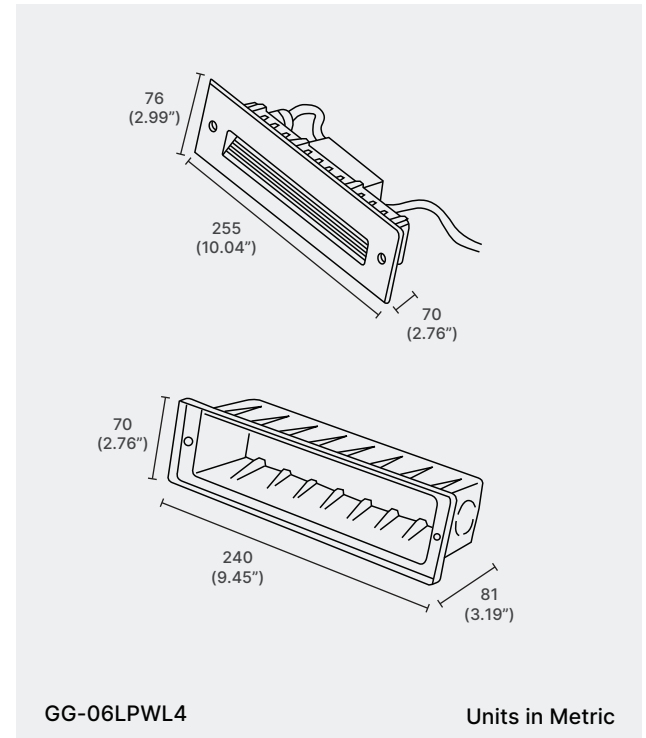

Technical Drawing

Order Form

GG - LPWL4 - 3 - 4 - 5 - 6
Series Model

3. WATTAGE	4. VOLTAGE	5. CCT	6. HOUSING
06 6 W	A 120V AC	30 3000K 40 4000K	GR Grey WH White SV Silver