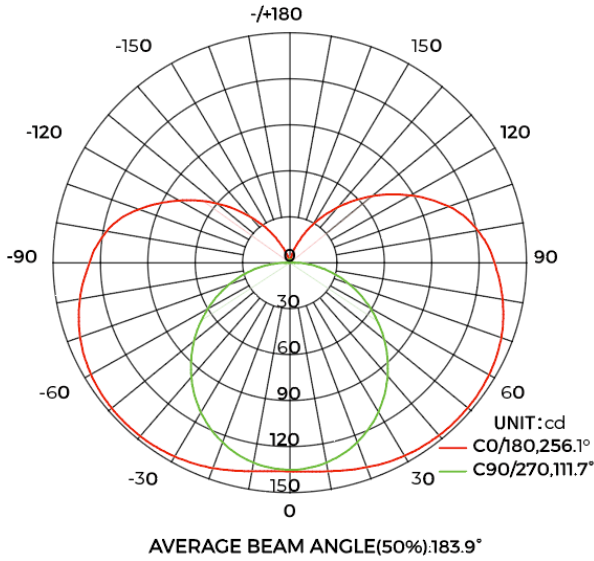

## Product Specifications

Model	GS-NeoX-24V	GS-NeoX-48V
Lumen Output	920~1180 lm/m	750~1000 lm/m
Power Consumption (W)	22.4 W/m	22.4 W/m
Colour Temperature (CCT)	2700K, 3000K, 3500K, 4000K	2700K, 3000K, 3500K, 4000K
Input Voltage	24V DC	48V DC
CRI	Ra 90	Ra 90
IP Rating	IP65	IP65
Max Run/ One Drive	5 m	5 m
Dimension	Ø25 mm	Ø25 mm
Working Temperature	-20°C ~ 50°C	-20°C ~ 50°C

## Technical Drawing

## Light Distribution

Light distribution

Note:The Curves indicate the illuminated area and the average illumination when the luminaire is at different distance.

Effective average illuminance