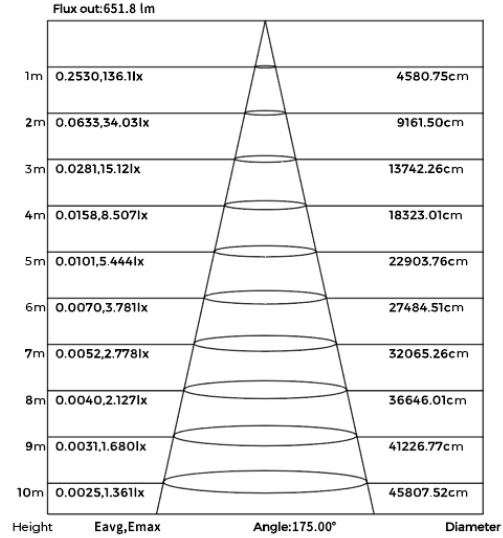

## Technical Drawing

## Order Form

GS	NeoX	3	4	5	6	7
Series	Model					
<b>3. WATTAGE</b>	<b>4. VOLTAGE</b>	<b>5. CCT</b>	<b>6. LENGTH</b>	<b>7. ACCESSORIES</b>		
23 22.4 W/m	A 24V DC B 48V DC	27 2700K 35 3500K 30 3000K 40 4000K	5M 5 Meter	→ Check page 3 →		

## Light Distribution

Light distribution

Note:The Curves indicate the illuminated area and the average illumination when the luminaire is at different distance.

Effective average illuminance