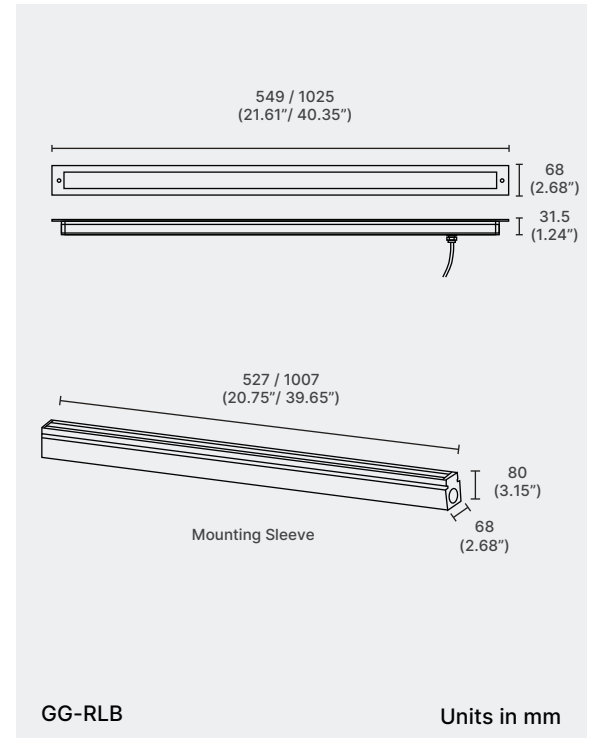

## Product Features

GG-RLB is a recessed linear inground light with outdoor rating (IP 67), perfectly illuminate any environment with a driveover rating. The option for dimming is 1-10V (TRIAC and DALI dimmable). The body of the light is made from extruded powder coated aluminum and step tempered frosted glass.

## Product Specifications

Model	GG-RLB48	GG-RLB96
Lumen Output	1,560 lm	3,120 lm
Power Consumption (W)	13 W	26 W
Input Voltage	24V DC, 120-240V AC	24V DC, 120-240V DC
Colour Temperature (CCT)	2000K, 2700K, 3000K, 3500K, 4000K, 5000K, RGB	
Dimensions	549 x 68 x 31.5 mm	1025 x 68 x 31.5 mm
CRI	Ra80	Ra80
IP Rating	IP67	IP67
Loading Capacity	2,200 kgs	2,200 kgs
Beam Angle	120°	120°

## Technical Drawing