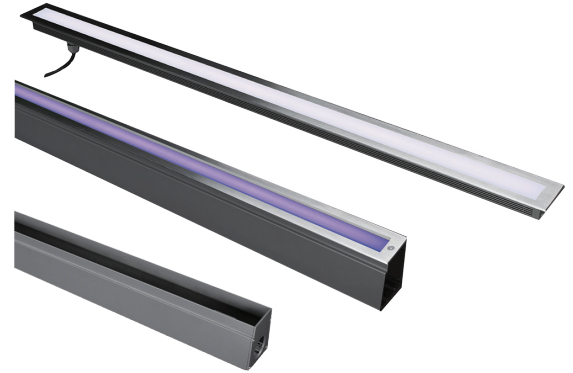

TYPE:

PROJECT:

CATALOG#:

RECESSED LINEAR INGROUND LIGHT

## Product Features

GG-RLB is a recessed linear inground light with outdoor rating (IP 67), perfectly illuminate any environment with a driveover rating. The option for dimming is 1-10V (TRIAC and DALI dimmable). The body of the light is made from extruded powder coated aluminum and step tempered frosted glass.

## Product Specifications

Model	GG-RLB48	GG-RLB96
Lumen Output	1,560 lm	3,120 lm
Power Consumption (W)	13 W	26 W
Input Voltage	24V DC, 120-240V AC	24V DC, 120-240V DC
Colour Temperature (CCT)	2000K, 2700K, 3000K, 3500K, 4000K, 5000K, RGB	
Dimensions	549 x 68 x 31.5 mm	1025 x 68 x 31.5 mm
CRI	Ra80	Ra80
IP Rating	IP67	IP67
Loading Capacity	2,200 kgs	2,200 kgs
Beam Angle	120°	120°